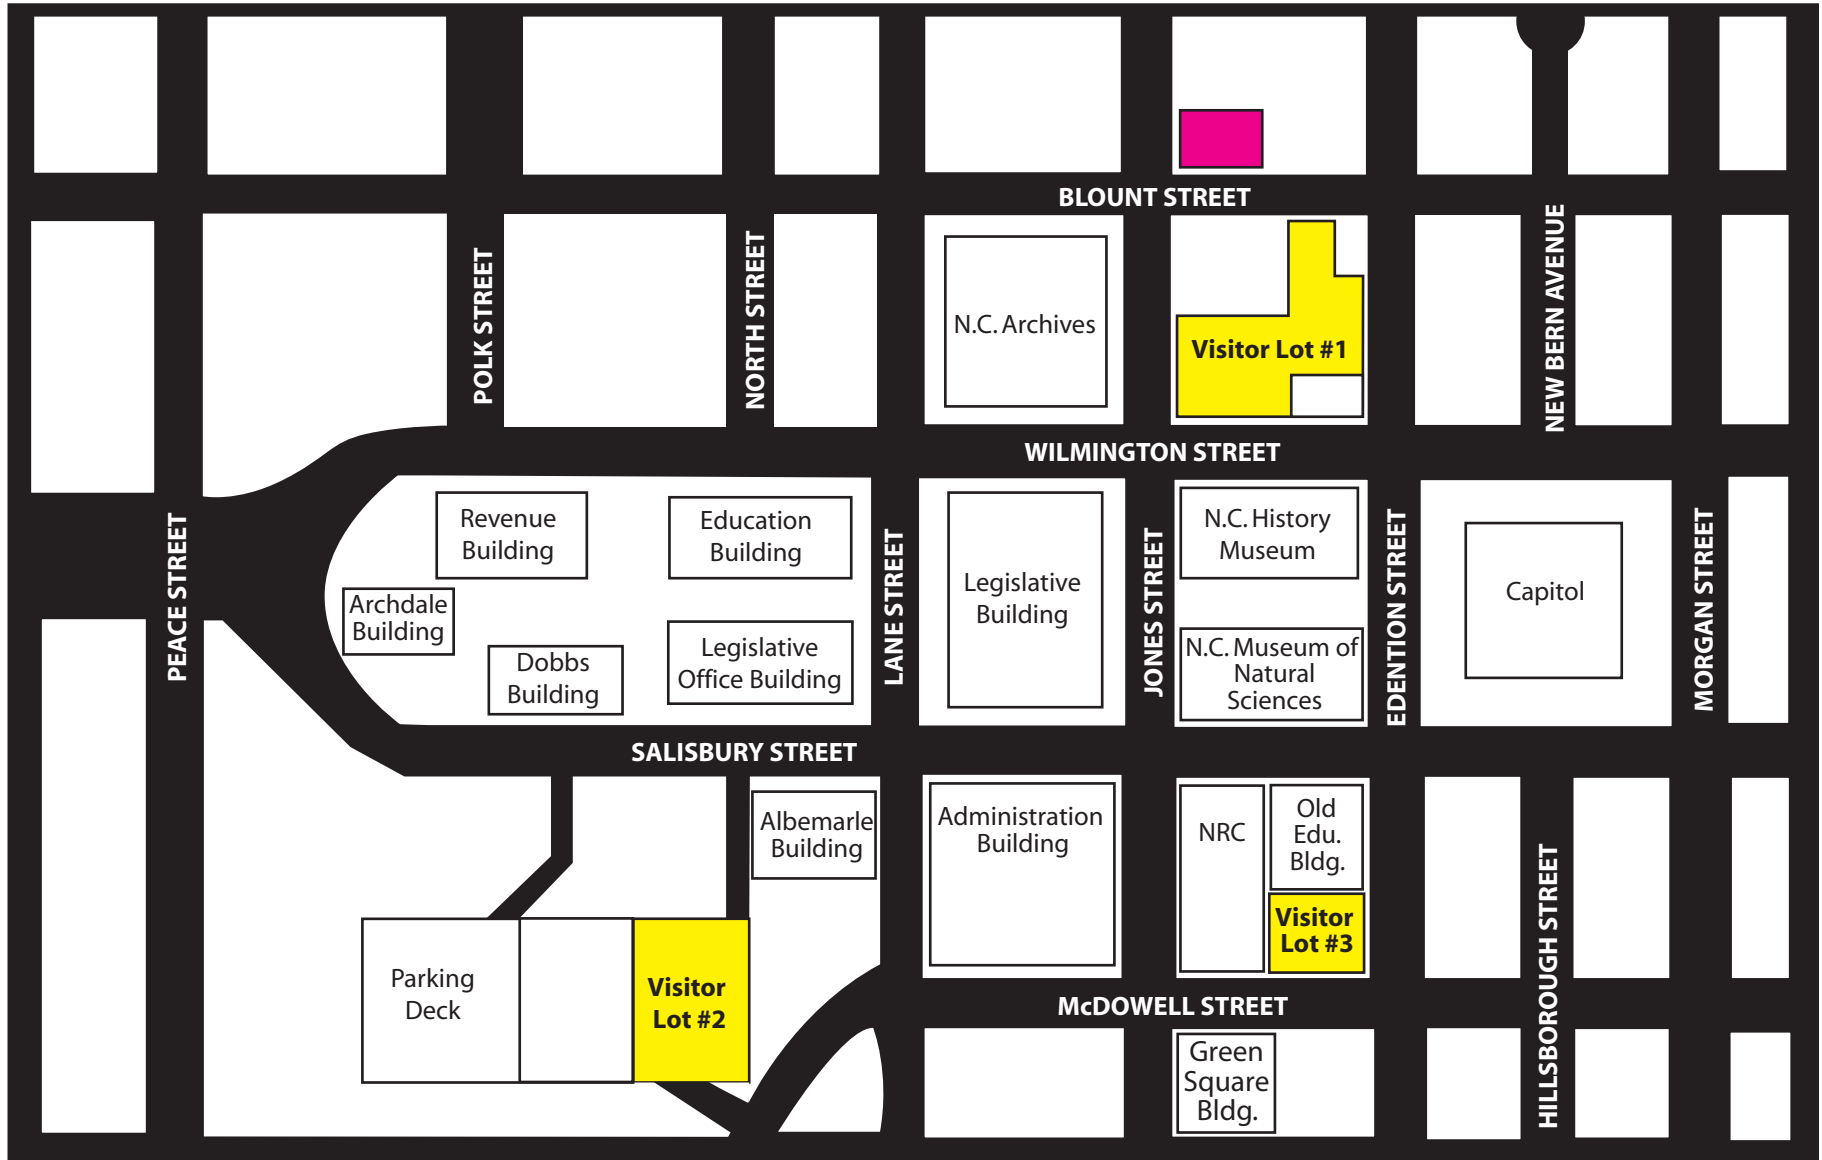

## Visitor Lot #1 (338 spaces)

City block bounded by Wilmington, Jones, Blount and Edenton Streets  
Entrance from Jones and Edenton Street

## Visitor Lot #2 (216 spaces)

329 North Salisbury Street  
Ground Level of Parking Lot 75  
Entrance from Salisbury and McDowell Streets

## Visitor Lot #3 (110 spaces)

120 West Edenton Street  
Entrance from Edenton Street

 Indicates Bus Parking  
 Visitor Parking

Parking Attendant on duty 8:30 a.m. - 6:30 p.m. Monday-Friday

**All other parking areas reserved for employee parking M-F, 7 a.m. -5 p.m., towing enforced.**